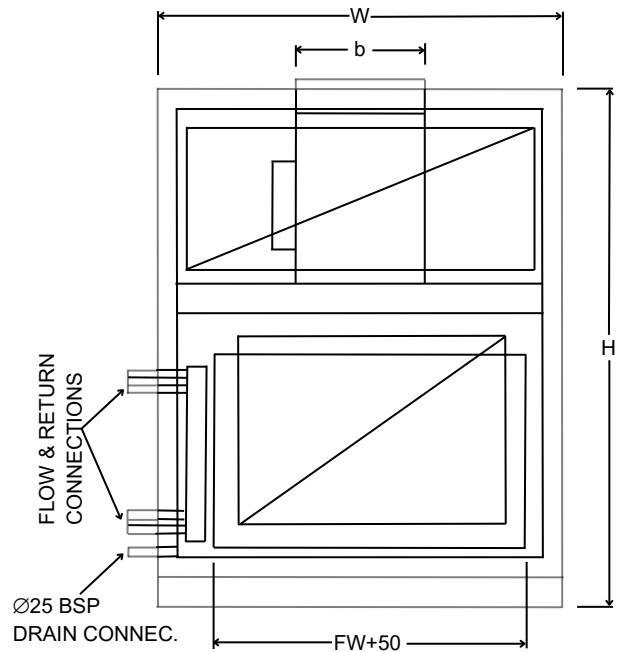

FRONT ELEVATION

DATASHEET

MODEL	L/s	W	H		L	FW		FH (MAX)	a	b	kW	WEIGHT (KG)
			t=25	t=50		t=25	t=50					
ASVD 300	300	765	1175	1225	600	525	475	381	262	232	0.425	120
ASVD 500	500	825	1175	1225	600	575	525	381	262	232	0.425	125
ASVD 700	700	1040	1175	1225	600	750	700	381	262	298	0.75	150
ASVD 1000	1000	1365	1175	1225	600	1075	1025	381	262	700	0.75	185
ASVD 1300	1300	1670	1175	1225	600	1375	1325	381	262	950	1.5	225
ASVD 1500	1500	1890	1175	1225	600	1600	1550	381	262	950	1.5	250
ASVD 2000	1700	1890	1300	1350	600	1600	1550	508	290	1235	1.5	285

NOTES

1. All dimensions are in millimetres (mm) unless otherwise stated
2. This is not a certified drawing
3. Left hand coil connections shown
4. Dimensions shown are a guide only, refer Colair for accurate dimensions