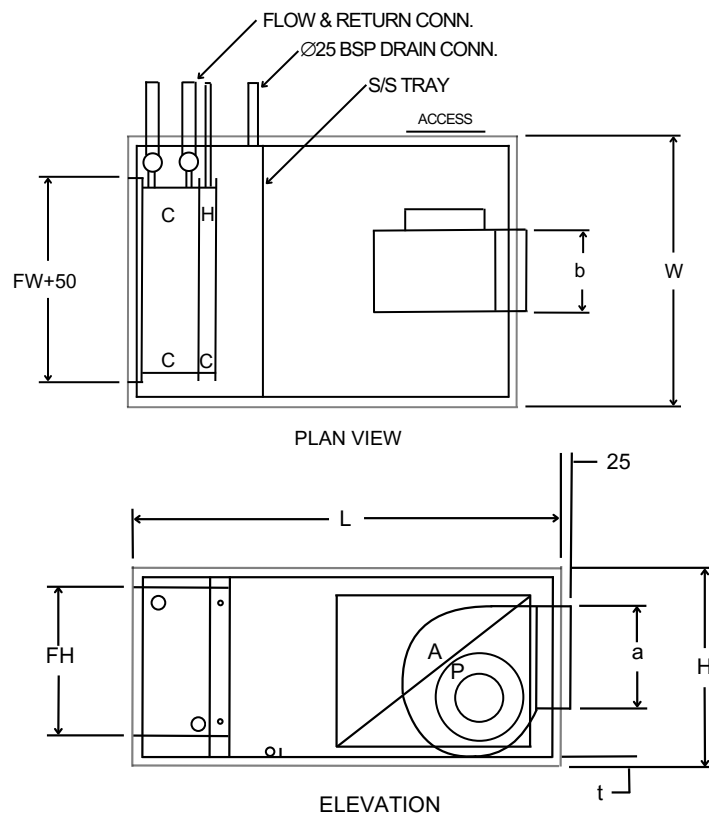

### DATASHEET

MODEL	L/s	W	H		L	FW		FH (MAX)	a	b	kW	WEIGHT (KG)
			t=25	t=50		t=25	t=50					
ASHD 200	150	765	325	375	850	525	475	191	180	180	0.355	80
ASHD 300	300	765	510	560	1100	525	475	381	262	232	0.425	110
ASHD 500	500	825	510	560	1100	575	525	381	262	232	0.425	115
ASHD 700	700	1040	510	560	1100	750	700	381	262	289	0.75	135
ASHD 1000	1000	1365	510	560	1100	1075	1025	381	262	700	0.75	170
ASHD 1300	1300	1670	510	560	1100	1325	1325	381	262	950	1.5	200
ASHD 1500	1500	1890	510	560	1100	1600	1550	381	262	950	1.5	230
ASHD 2000	1700	1890	640	690	1100	1600	1550	508	290	1235	1.5	260

- NOTES**
1. All dimensions are in millimetres (mm) unless otherwise stated
  2. This is not a certified drawing
  3. Left hand coil connections shown
  4. Dimensions shown are a guide only, refer Colair for accurate dimensions

### NOTES

1. All dimensions are in millimetres (mm) unless otherwise stated
2. This is not a certified drawing
3. Left hand coil connections shown
4. Dimensions shown are a guide only, refer Colair for accurate dimensions