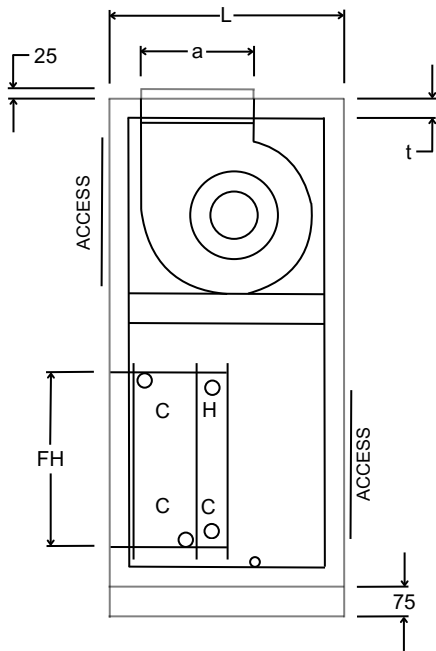

VERTICAL FAN COIL UNITS

ASVD SERIES (DIRECT DRIVE)

SIDE ELEVATION